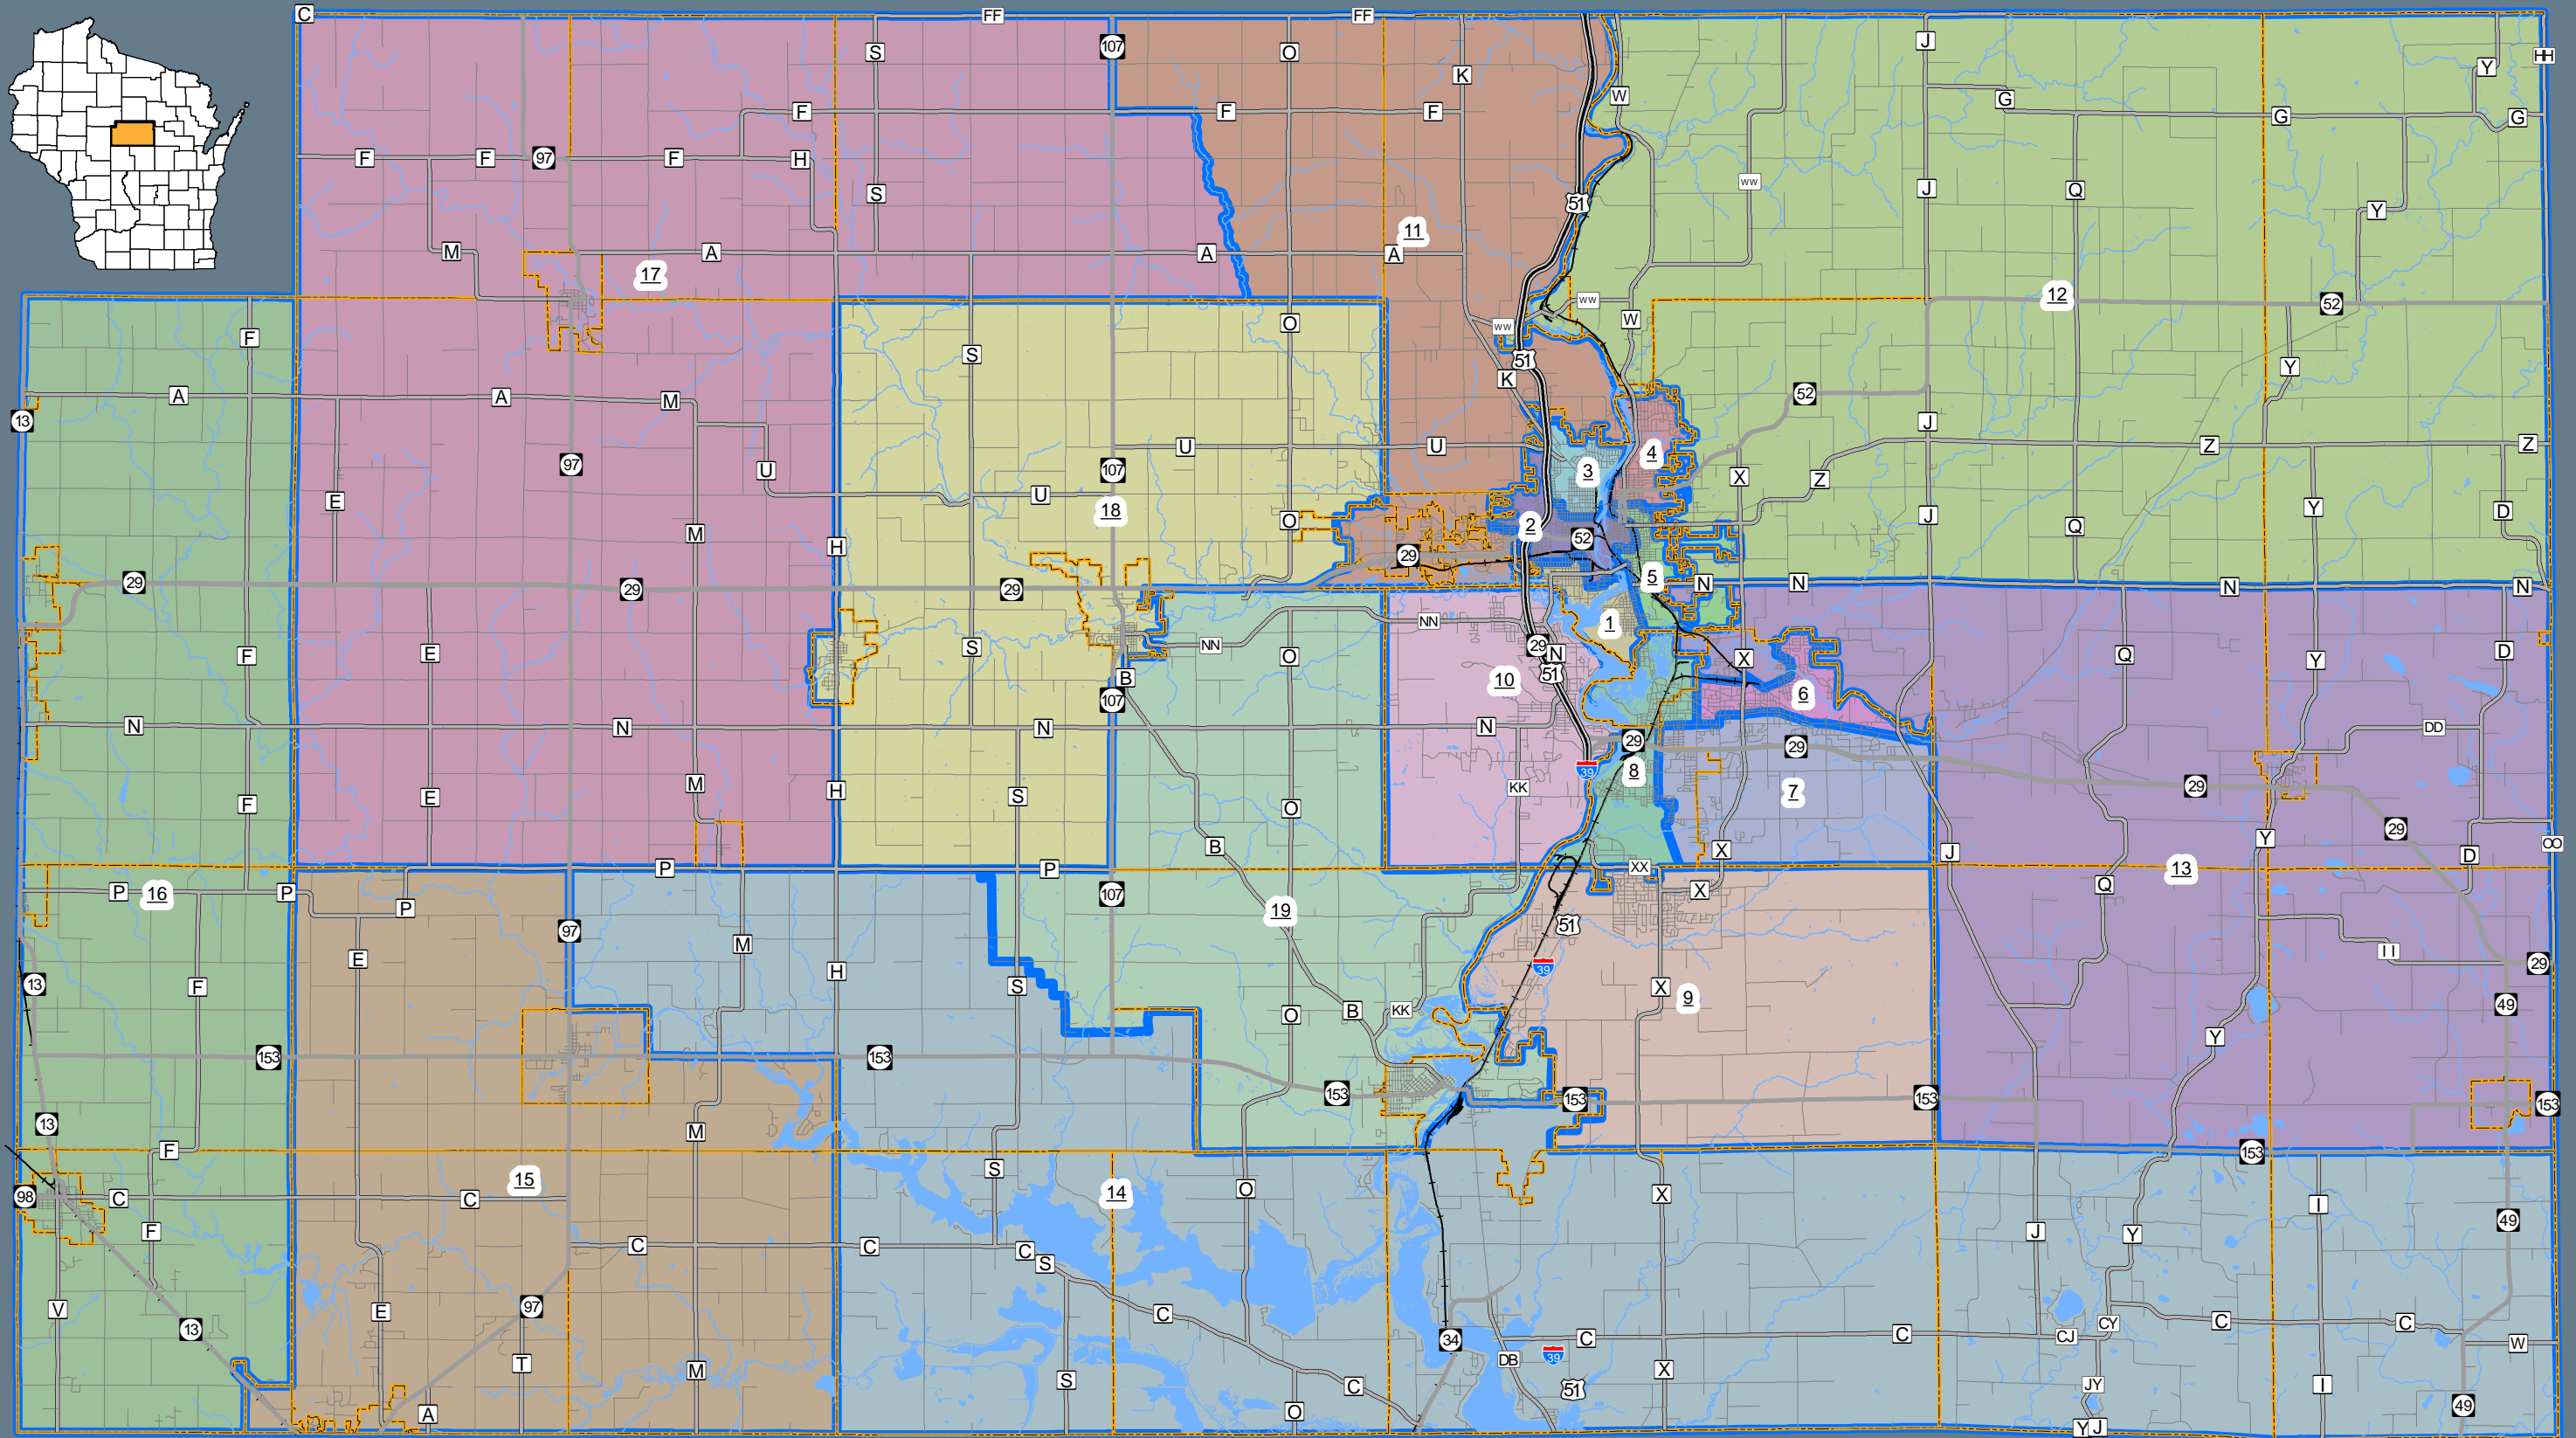

Legend

- US Highway
- County Highways
- Railroad
- Minor Civil Divisions
- State Highways
- Local Roads
- Water

Marathon County, Wisconsin

SOURCE: NCWRPC, NRCS,
Marathon County Geo Services

This map is neither a legally recorded map nor a survey of the actual boundary of any property depicted. This drawing is a compilation of records, information and data used for reference purposes only. NCWRPC is not responsible for any inaccuracies herein contained.

Prepared By:
North Central Wisconsin Regional Planning Commission
210 McClellan St. Wausau, WI 54403 - www.ncwrpc.org
Date Printed: Friday, November 1, 2019